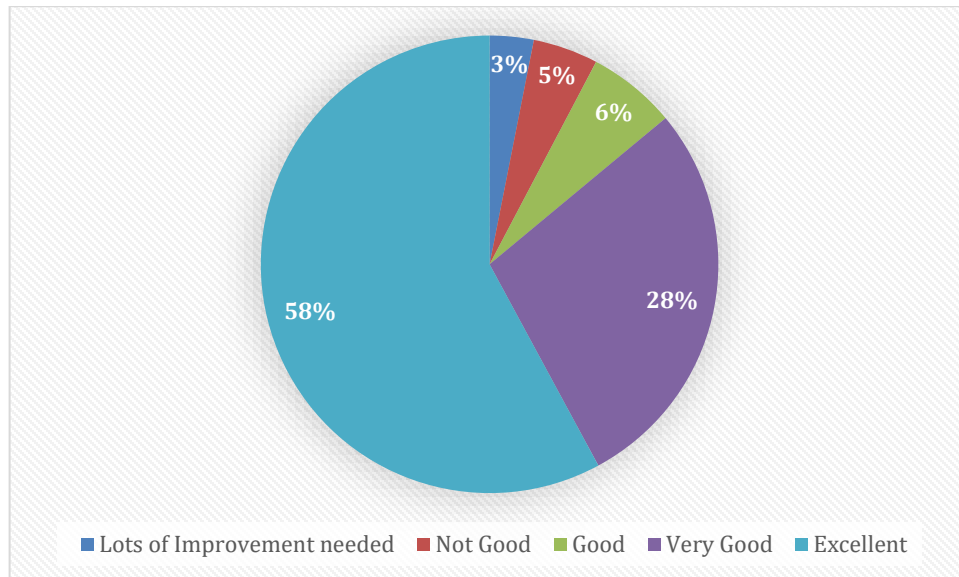

Employees Feedback 2021-22 Analysis

Q.1 Are you Satisfied with Recreational, Facilities available in the college? (GYM, Sports etc.)

64 responses

Q.2 Are you satisfied with infrastructure facilities provided by the college?