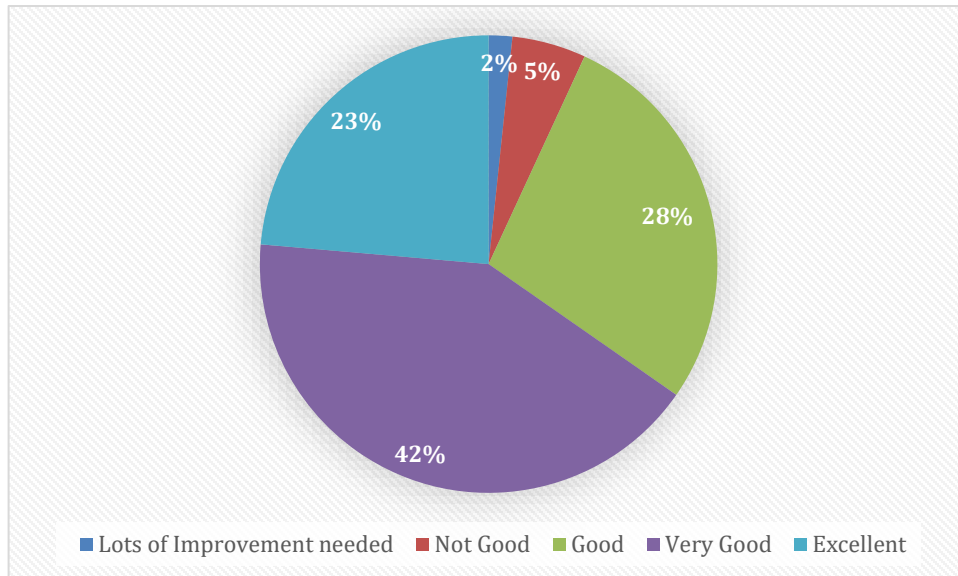

Employees Feedback 2021-22 Analysis

Q.1 Are you Satisfied with Recreational, Facilities available in the college? (GYM, Sports etc.)

64 responses

Q.2 Are you satisfied with infrastructure facilities provided by the college?

64 responses

Q.3 Are you Satisfied with approval of leave application on time?

64 responses

Q.4 Are you satisfied with reimbursement of medical bill?

64 responses

Q.5 Are you satisfied with LTC bill: Advance & Settlement?