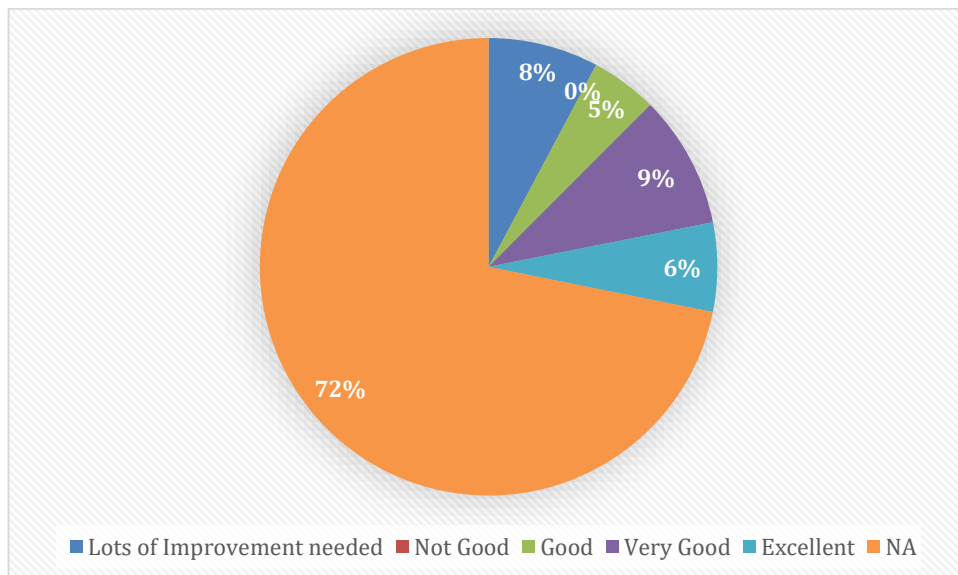

Employees Feedback 2021-22 Analysis

Q.1 Are you Satisfied with Recreational, Facilities available in the college? (GYM, Sports etc.)

64 responses

Q.2 Are you satisfied with infrastructure facilities provided by the college?

64 responses

Q.3 Are you Satisfied with approval of leave application on time?

64 responses

Q.4 Are you satisfied with reimbursement of medical bill?

64 responses

Q.5 Are you satisfied with LTC bill: Advance & Settlement?

64 responses

Q.6 will you recommend courses offered by the college to others?

64 responses

Q.7 Are you satisfied with quality improvement initiative taken by the college?

64 responses

Q.8 Any other requirements please suggest.