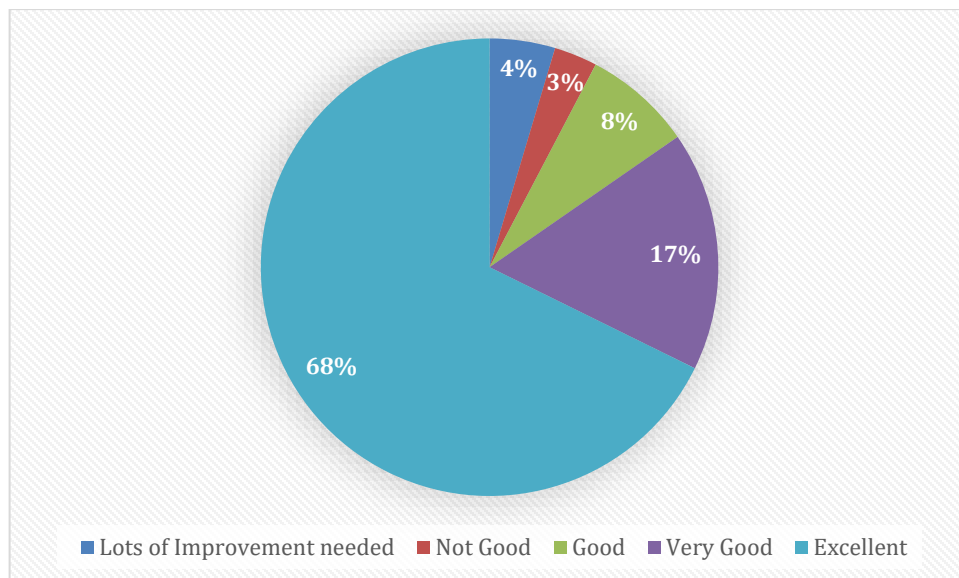

Employees Feedback 2021-22 Analysis

Q.1 Are you Satisfied with Recreational, Facilities available in the college? (GYM, Sports etc.)

64 responses

Q.2 Are you satisfied with infrastructure facilities provided by the college?

64 responses

Q.3 Are you Satisfied with approval of leave application on time?

64 responses

Q.4 Are you satisfied with reimbursement of medical bill?

64 responses

Q.5 Are you satisfied with LTC bill: Advance & Settlement?