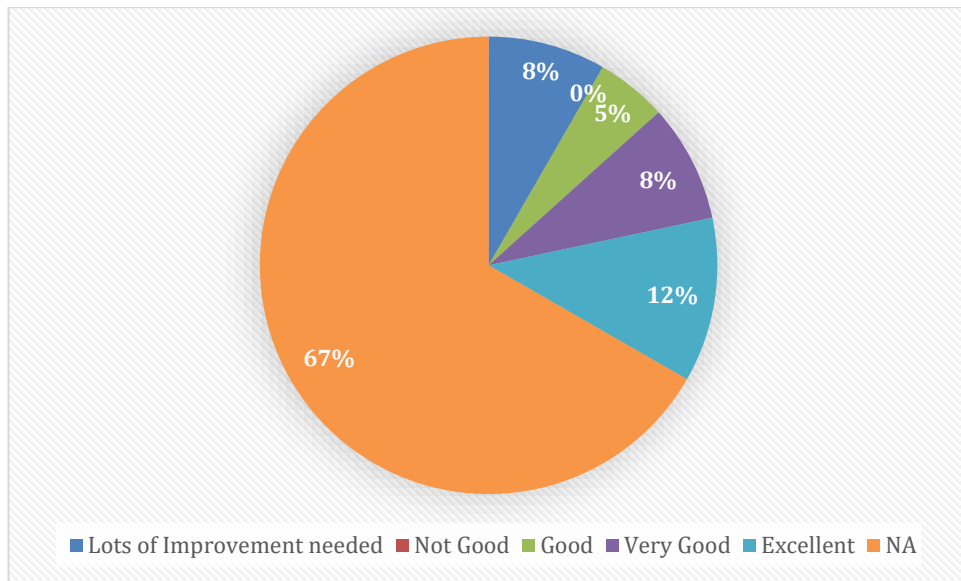

Employees Feedback 2021-22 Analysis

Q.1 Are you Satisfied with Recreational, Facilities available in the college? (GYM, Sports etc.)

64 responses

Q.2 Are you satisfied with infrastructure facilities provided by the college?

64 responses

Q.3 Are you Satisfied with approval of leave application on time?

64 responses

Q.4 Are you satisfied with reimbursement of medical bill?

64 responses

Q.5 Are you satisfied with LTC bill: Advance & Settlement?

64 responses

Q.6 will you recommend courses offered by the college to others?

64 responses

Q.7 Are you satisfied with quality improvement initiative taken by the college?

64 responses

Q.8 Any other requirements please suggest.