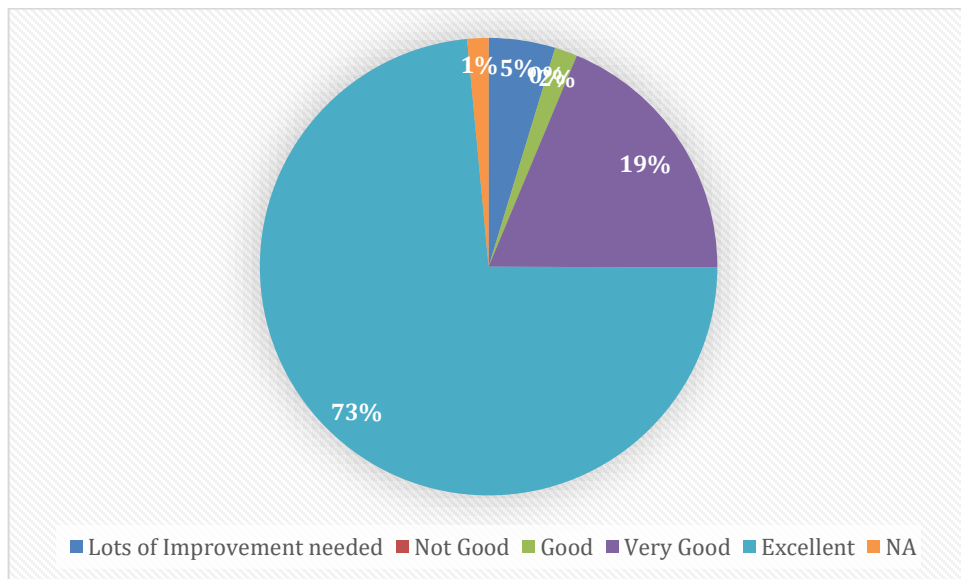

Employees Feedback 2021-22 Analysis

Q.1 Are you Satisfied with Recreational, Facilities available in the college? (GYM, Sports etc.)

64 responses

Q.2 Are you satisfied with infrastructure facilities provided by the college?

64 responses

Q.3 Are you Satisfied with approval of leave application on time?

64 responses

Q.4 Are you satisfied with reimbursement of medical bill?

64 responses

Q.5 Are you satisfied with LTC bill: Advance & Settlement?

64 responses

Q.6 will you recommend courses offered by the college to others?

64 responses

Q.7 Are you satisfied with quality improvement initiative taken by the college?

64 responses

Q.8 Any other requirements please suggest.